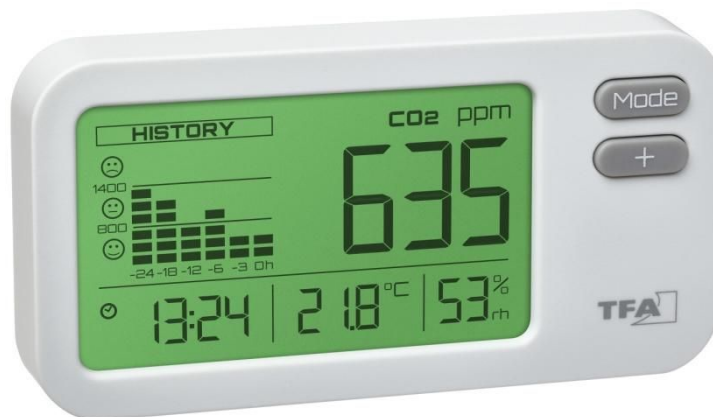

# CO2 Monitor AIRCO2NTROL COACH

## Highlights:

- For the monitoring of CO2 concentration in rooms
- CO2 level measurement with 24-hours graph
- Illumination colour indicates different conditions
- Displays the time, temperature and humidity
- Power supply via micro-USB cable

## Function

- For the monitoring of CO2 concentration in buildings, where people are present, e.g. schools, offices, public buildings
- CO2 level measurement with 24-hours-graph
- Backlight colour shows CO2 level, alarm or preferred colour
- Indication of time
- Indoor temperature and humidity
- Power supply via micro-USB cable (included)

The monitor shows on the display the current CO<sub>2</sub> content of the room air, the temperature, humidity and the time.

The display's illumination colour can be used to quickly evaluate and interpret the current CO<sub>2</sub> readings. Depending on the setting, the illumination directly signals the current air quality in the traffic light colours (green, orange, red). Alternatively, the red display illumination can be used as an optical signal in the event of an alarm when a certain limit has been exceeded. As a further variant, you can choose a solid colour from seven shades or switch off the illumination completely.